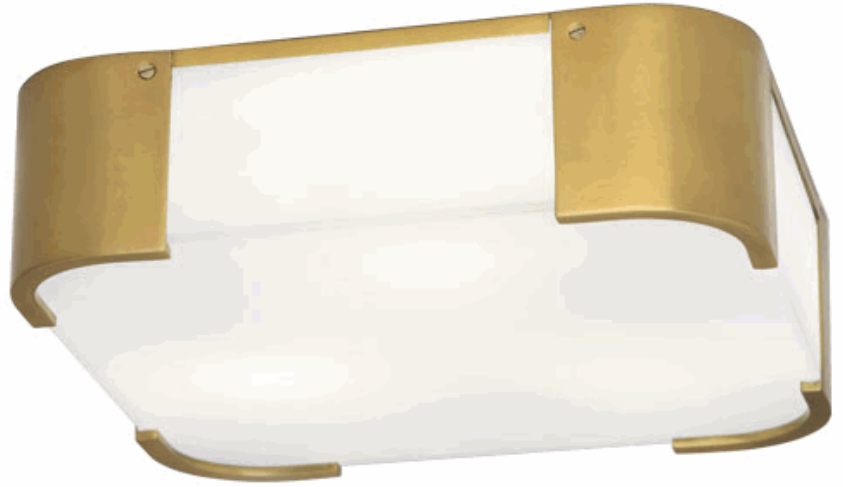

BRYCE

1319

Flush Mount

3-60W Max.

Bulb Type: B, Medium Base

Direct Wire

Antique Brass Finish

White Glass Shade

FINISH OPTIONS:

B1319 - Brushed Nickel

C1319 - Polished Chrome

S1319 - Polished Nickel

Z1319 - Deep Patina Bronze

**\*\* Available for Quick SHIP \*\***