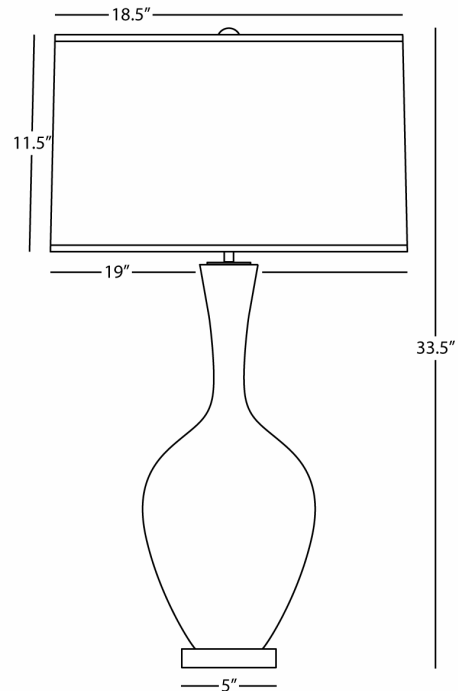

AUDREY

PM980

Table Lamp

1 - 150W Max.

Bulb Type: A

Switch: Hi-Lo Dimming

Pumpkin Glazed Ceramic

Lucite Base

Fondine Fabric Shade

See Audrey/ Delilah Table for Color Options

** Available for Quick SHIP **