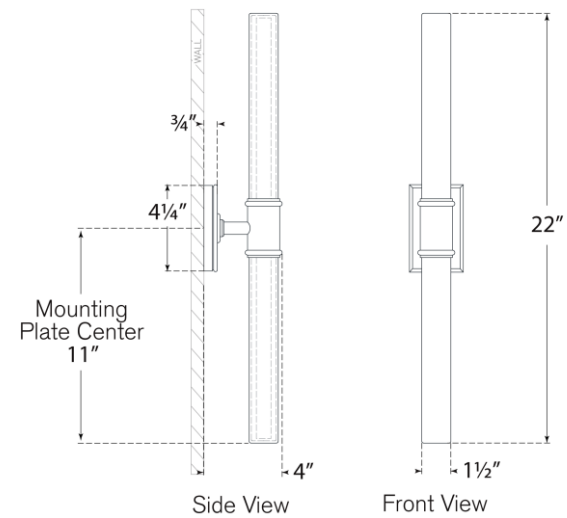

TEAR SHEET

Owen 22" Double Bath Light

Item # CHD 2036PN-WG

Designer: Chapman & Myers

Height: 22"

Width: 2.75"

Extension: 4"

Backplate: 2.75" x 4.25" Rectangle

Finishes: AB, BZ, PN

Glass Options: WG

Lightsource: Dedicated LED

Wattage: 15w (1800lm)

Weight: 3 Pounds

Note: UL Only | Requires Smaller Outlet Box

Top View

Side View

Front View