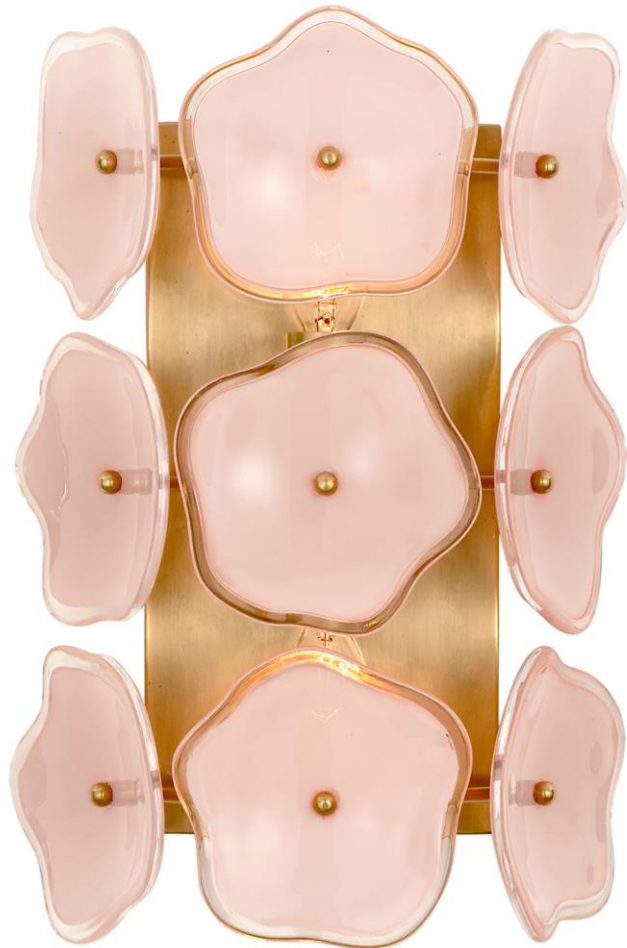

TEAR SHEET

Leighton Small Sconce

Item # KS 2065SB-BLS

Designer: kate spade new york

Height: 11.5"

Width: 7.75"

Extension: 4"

Backplate: 4.5" x 9" Rectangle

Finishes: PN, SB

Glass Options: BLS, CRE

Socket: 2 - E12 Candelabra

Wattage: 2 - 60 B11

Weight: 4 Pounds