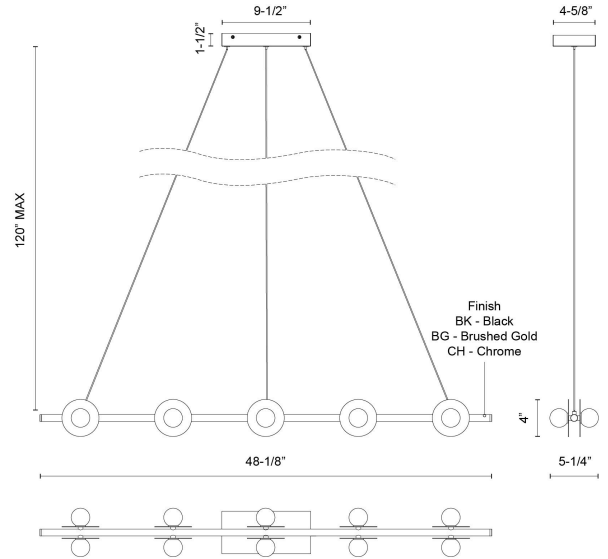

Elixir 48-in Linear Pendant

Model	Color Temperature	Wattage	Voltage	Total Lumens	Delivered Lumens	Dimmer Support (Optional, Not Included)
LP15548-UNV LP15548-BG-UNV LP15548-BK-UNV LP15548-CH-UNV	3000K	29W	120-277V	2465lm	1655lm* (BG) 1505lm* (BK) 1800lm* (CH)	TRIAC/ELV

SPECIFICATION DETAILS

Fixture Dimensions	L48-1/8" x W5-1/4" x H4"
Canopy Dimensions	L9-1/2" x W4-5/8" x H1-1/2"
Minimum Hang Height	27"
Location	Dry
Dimming Range	100% - 10%
Glass Details	Opal Glass
Illumination Direction	Omni-directional
Light Source/Life	LED (50,000 hours) 90CRI
Material	Steel, Glass
Sloped Ceiling Adaptable	Yes
Shade Details	Steel Shade
Wire Length	120"
Wire Style	Black Wire
Compliance	ETL Certified: Yes CEC Title 24: Yes