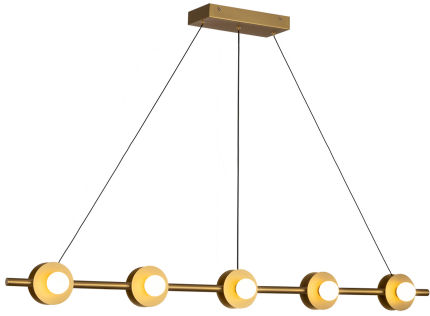

Elixir 48-in Linear Pendant

Model	Color Temperature	Wattage	Voltage	Total Lumens	Delivered Lumens	Dimmer Support (Optional, Not Included)
LP15548-UNV LP15548-BG-UNV LP15548-BK-UNV LP15548-CH-UNV	3000K	29W	120-277V	2465lm	1655lm* (BG) 1505lm* (BK) 1800lm* (CH)	TRIAC/ELV

The Elixir collection combines opal glass globes with bold modern disks in effortlessly clean, striking forms. With its blend of organic shapes and minimal design, Elixir offers versatile configurations. Elixir can complement any aesthetic, from contemporary to transitional.

SPECIFICATION DETAILS

Fixture Dimensions	L48-1/8" x W5-1/4" x H4"
Canopy Dimensions	L9-1/2" x W4-5/8" x H1-1/2"
Minimum Hang Height	27"
Location	Dry
Dimming Range	100% - 10%
Glass Details	Opal Glass
Illumination Direction	Omni-directional
Light Source/Life	LED (50,000 hours) 90CRI
Material	Steel, Glass
Sloped Ceiling Adaptable	Yes
Shade Details	Steel Shade
Wire Length	120"
Wire Style	Black Wire
Compliance	ETL Certified: Yes CEC Title 24: Yes