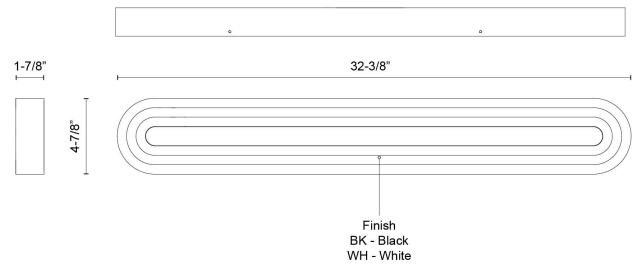

Arco 32-in Vanity Light

Model	Color Temperature	Wattage	Voltage	Total Lumens	Delivered Lumens	Dimmer Support (Optional, Not Included)
VL21332-UNV VL21332-BK-UNV VL21332-WH-UNV	3000K	28W	120-277V	2000lm	1340lm* (BK) 1655lm* (WH)	TRIAC/ELV

SPECIFICATION DETAILS

Fixture Dimensions	W32-3/8" x H4-7/8" x E1-7/8"
Location	Damp
Diffuser Details	Frosted Acrylic Diffuser
Dimming Range	100% - 10%
Illumination Direction	Front
Light Source/Life	LED (50,000 hours) 90CRI
Material	Aluminum, Acrylic
Height from Center	2-3/8"
Compliance	ADA Certified: Yes ETL Certified: Yes CEC Title 24: Yes