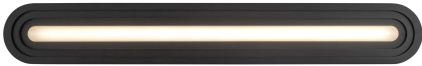

Arco 32-in Vanity Light

Model	Color Temperature	Wattage	Voltage	Total Lumens	Delivered Lumens	Dimmer Support (Optional, Not Included)
VL21332-UNV VL21332-BK-UNV VL21332-WH-UNV	3000K	28W	120-277V	2000lm	1340lm* (BK) 1655lm* (WH)	TRIAC/ELV

The Arco lighting collection combines modern design with organic elegance, showcasing a pill-shaped silhouette that works beautifully on walls or ceilings. Its layered frame encircles a radiant illuminated center. Enhanced by integrated LED technology for a sleek, contemporary glow.

SPECIFICATION DETAILS

Fixture Dimensions	W32-3/8" x H4-7/8" x E1-7/8"
Location	Damp
Diffuser Details	Frosted Acrylic Diffuser
Dimming Range	100% - 10%
Illumination Direction	Front
Light Source/Life	LED (50,000 hours) 90CRI
Material	Aluminum, Acrylic
Height from Center	2-3/8"
Compliance	ADA Certified: Yes ETL Certified: Yes CEC Title 24: Yes