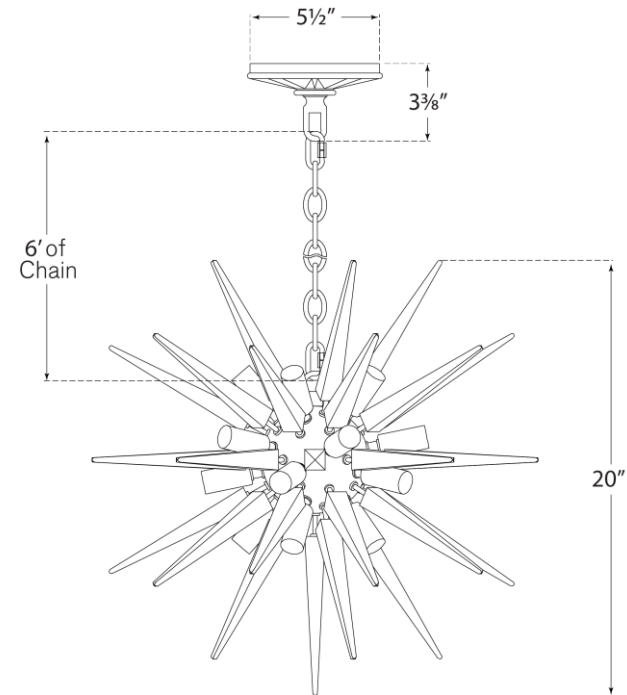

TEAR SHEET

Quincy Small Sputnik Chandelier

Item # CHC 5286AB-CA

Designer: Chapman & Myers

Height: 20"

Width: 20"

Canopy: 5.75" Round

Finishes: AB, PN

Socket: 20 - E12 Candelabra

Wattage: 20 - 25 C11

Weight: 14 Pounds

©EFC DESIGNS

CHC5286