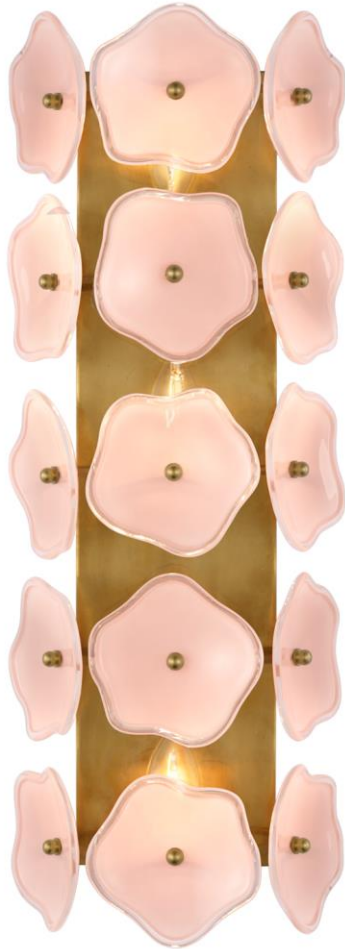

TEAR SHEET

Leighton 20" Sconce

Item # KS 2066SB-BLS

Designer: kate spade new york

Height: 20.5"

Width: 7.75"

Extension: 4"

Backplate: 4.5" x 18" Rectangle

Finishes: PN, SB

Glass Options: BLS, CRE

Socket: 3 - E12 Candelabra

Wattage: 3 - 6.5 LED B11

Weight: 7 Pounds