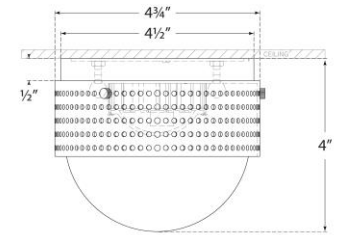

TEAR SHEET

Precision 4.5" Solitaire

Item # KW 4056PN-WG

Designer: Kelly Wearstler

Height: 4"

Width: 4.75"

Canopy: 4.5" Round

Finishes: AB, BZ, PN

Glass Options: WG

Lightsource: Dedicated LED

Wattage: 12w (1100lm)

Weight: 2 Pounds

Bottom View

Side View