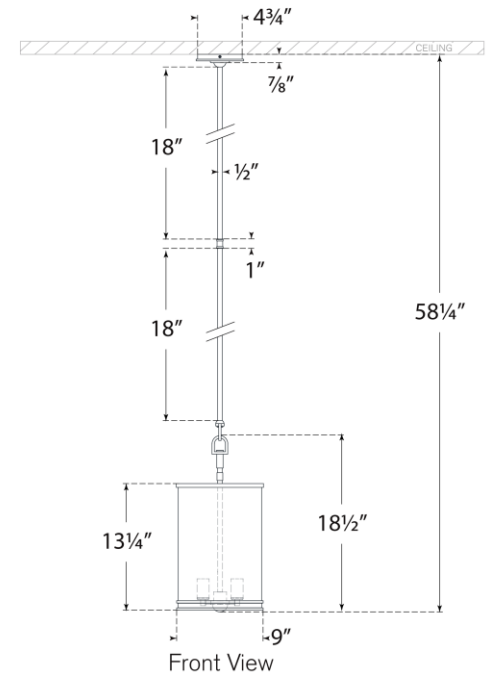

TEAR SHEET

Modern Small Lantern

Item # RL 5175NB

Designer: Ralph Lauren

O/A Height: 55.25"

Fixture Height: 17"

Min. Custom Height: 23"

Width: 9"

Canopy: 6" Round

Finishes: BZ, NB, PN

Glass Options: CG

Socket: 3 - E12 Candelabra

Wattage: 3 - 60 C11

Weight: 13 Pounds

Note: Custom Height Available

53° Max

Bottom View